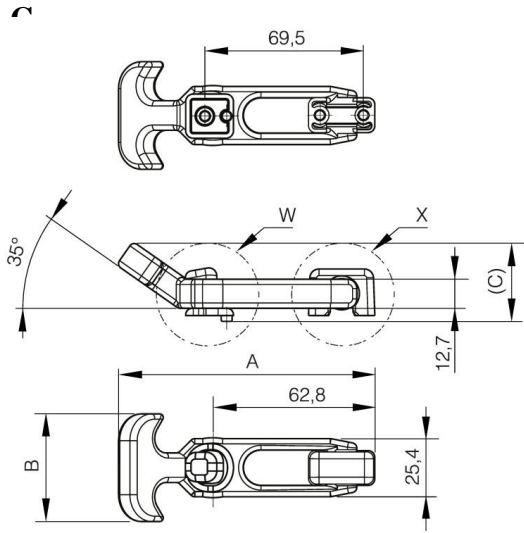

FLEXIBLE T-HANDLE LATCH

16-7-4276

Keeper and bracket in Nylon.

A (length)	112 mm
Material	elastomer
Weight (g)	39 g

B (width)

47 mm

24 mm