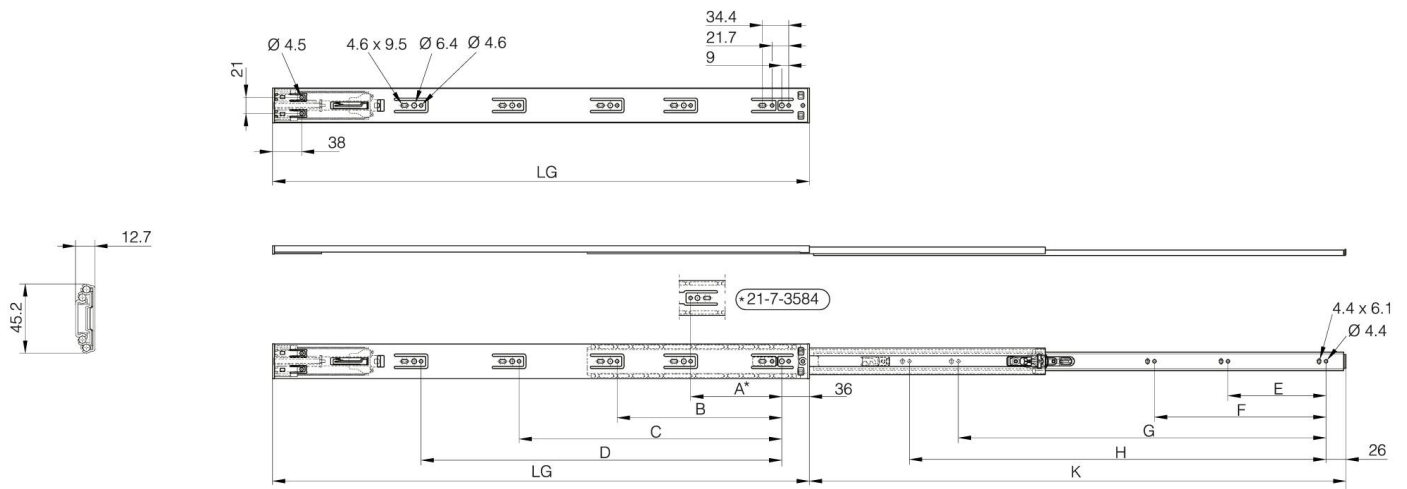

FULL EXTENSION BALL-BEARING SLIDE (3 PIECES), SOFT-CLOSING

21-7-3584

LG = slide length.

K = travel length.

CN = load rating (kg/pair).

Soft-close slide.

The drawer can be detached by pushing the lever while pulling the drawer out.

Soft-closes at 20 mm distance from closed position (LG = 300-350 mm) or 36 mm distance from closed position (LG = 400-700 mm).

The maximum width of the drawer is the slide length (LG) + 200 mm.

Sold in pairs.

Produced mainly in stainless steel, for a complete description of the materials contact us.

A (length)	145 mm
Material	304 stainless steel
Weight (g)	390 g
B (width)	0 mm
C	0 mm
D (pin diameter)	0
E	174 mm

K	265 mm
LG (slide length)	300 mm
CN (load rating)	16 kg/paire