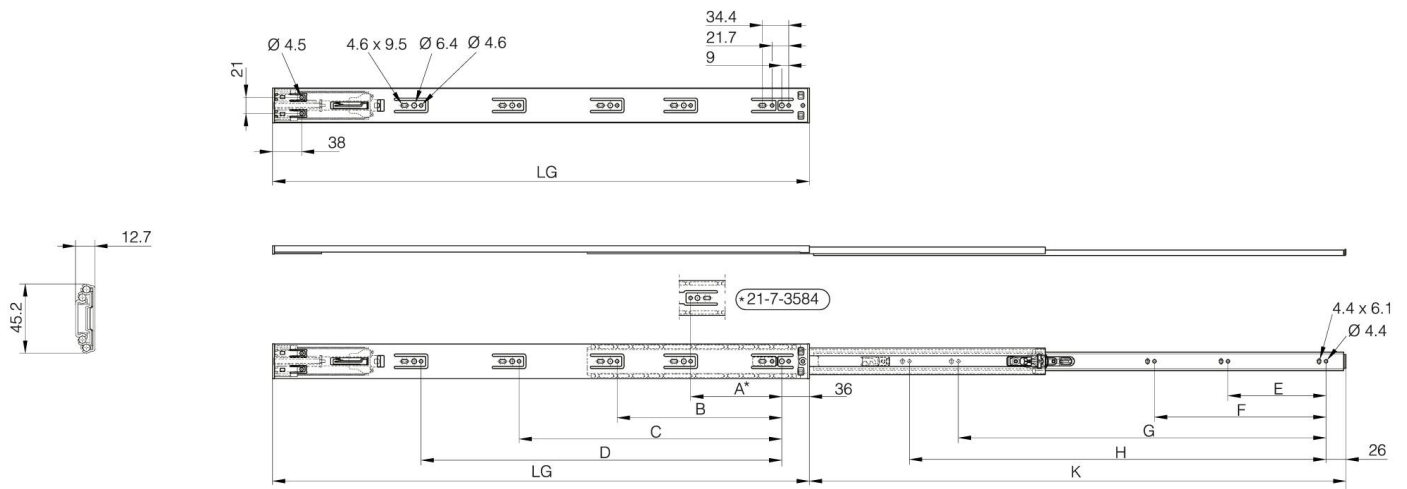

## **FULL EXTENSION BALL-BEARING SLIDE (3 PIECES), SOFT-CLOSING**

**21-7-3585**

LG = slide length.

K = travel length.

CN = load rating (kg/pair).

Soft-close slide.

The drawer can be detached by pushing the lever while pulling the drawer out.

Soft-closes at 20 mm distance from closed position (LG = 300-350 mm) or 36 mm distance from closed position (LG = 400-700 mm).

The maximum width of the drawer is the slide length (LG) + 200 mm.

Sold in pairs.

Produced mainly in stainless steel, for a complete description of the materials contact us.

<b>A (length)</b>	151 mm
<b>Material</b>	304 stainless steel
<b>Weight (g)</b>	465 g
<b>B (width)</b>	0 mm
<b>C</b>	0 mm
<b>D (pin diameter)</b>	0
<b>E</b>	224 mm

<b>K</b>	340 mm
<b>LG (slide length)</b>	350 mm
<b>CN (load rating)</b>	16 kg/paire