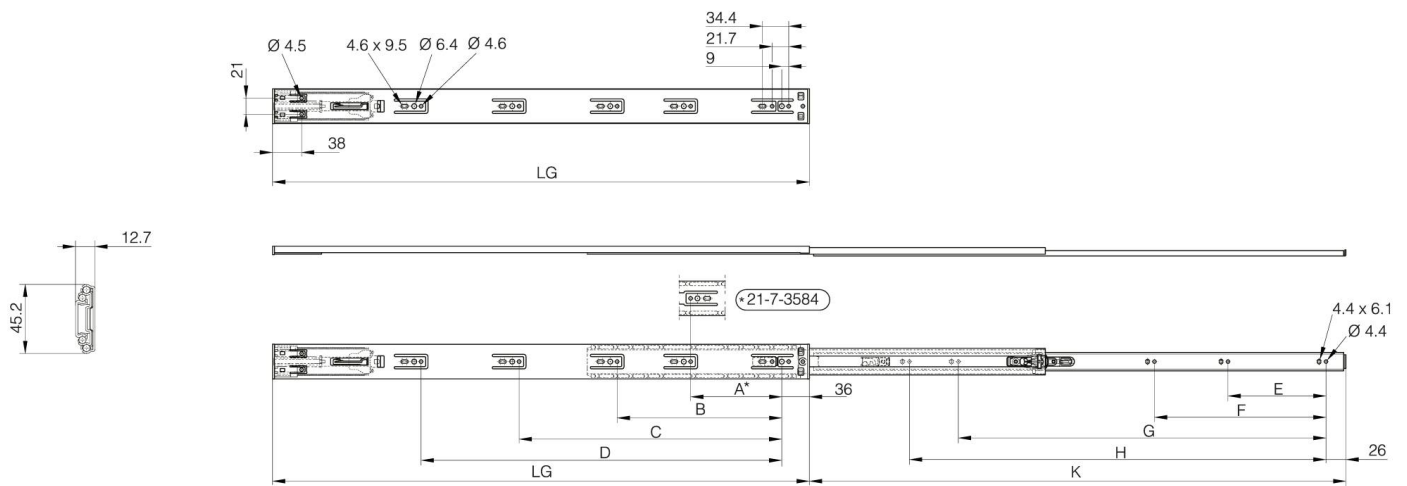

## **FULL EXTENSION BALL-BEARING SLIDE (3 PIECES), SOFT-CLOSING**

**21-7-3586**

LG = slide length.

K = travel length.

CN = load rating (kg/pair).

Soft-close slide.

The drawer can be detached by pushing the lever while pulling the drawer out.

Soft-closes at 20 mm distance from closed position (LG = 300-350 mm) or 36 mm distance from closed position (LG = 400-700 mm).

The maximum width of the drawer is the slide length (LG) + 200 mm.

Sold in pairs.

Produced mainly in stainless steel, for a complete description of the materials contact us.

<b>A (length)</b>	167 mm
<b>Material</b>	304 stainless steel
<b>Weight (g)</b>	535 g
<b>B (width)</b>	0 mm
<b>C</b>	0 mm
<b>E</b>	96 mm
<b>D (pin diameter)</b>	0
<b>H</b>	256 mm

<b>K</b>	400 mm
<b>LG (slide length)</b>	400 mm
<b>CN (load rating)</b>	20 kg/paire