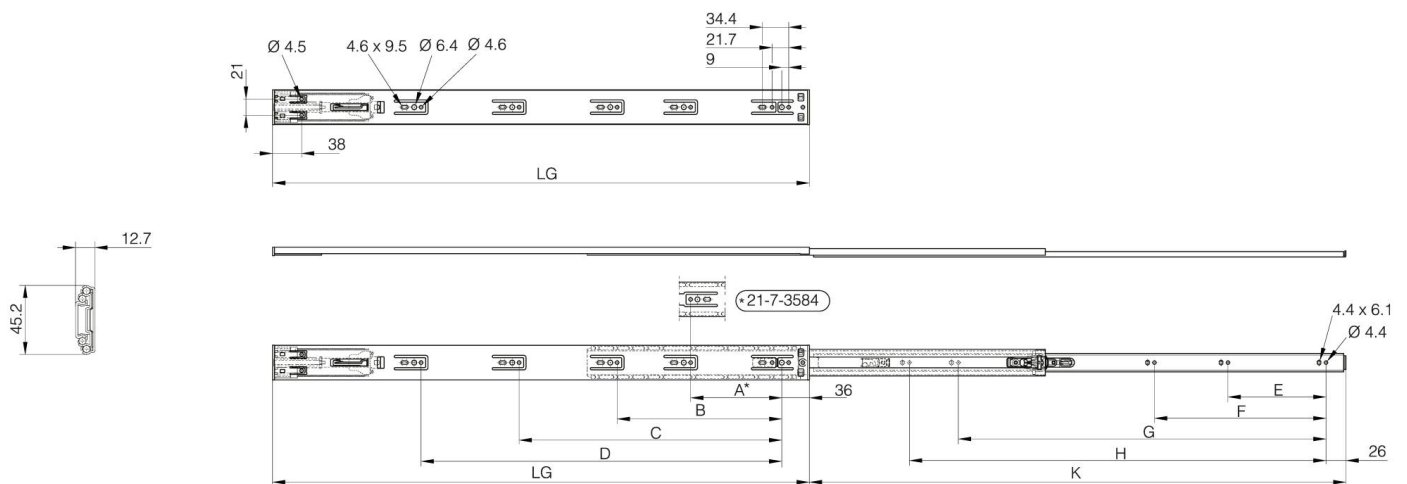

FULL EXTENSION BALL-BEARING SLIDE (3 PIECES), SOFT-CLOSING

21-7-3588

LG = slide length.

K = travel length.

CN = load rating (kg/pair).

Soft-close slide.

The drawer can be detached by pushing the lever while pulling the drawer out.

Soft-closes at 20 mm distance from closed position (LG = 300-350 mm) or 36 mm distance from closed position (LG = 400-700 mm).

The maximum width of the drawer is the slide length (LG) + 200 mm.

Sold in pairs.

Produced mainly in stainless steel, for a complete description of the materials contact us.

A (length)	119 mm
Material	304 stainless steel
Weight (g)	680 g
B (width)	279 mm
C	0 mm
E	96 mm
D (pin diameter)	0
F (pitch)	160 mm
H	244 mm

K	500 mm
LG (slide length)	500 mm
CN (load rating)	35 kg/paire