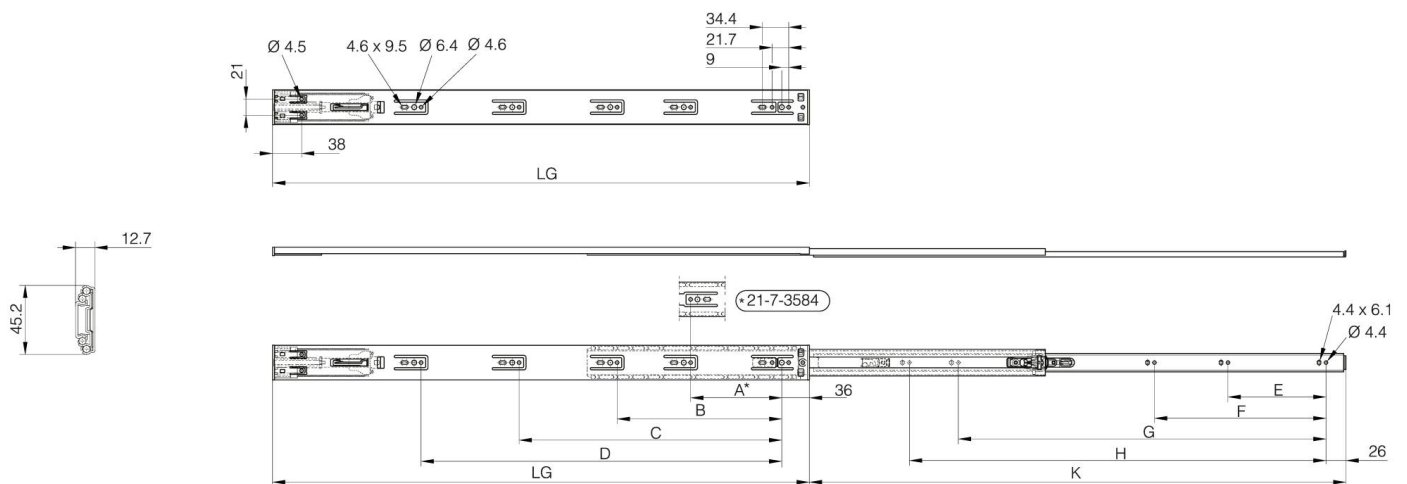

FULL EXTENSION BALL-BEARING SLIDE (3 PIECES), SOFT-CLOSING

21-7-3589

LG = slide length.

K = travel length.

CN = load rating (kg/pair).

Soft-close slide.

The drawer can be detached by pushing the lever while pulling the drawer out.

Soft-closes at 20 mm distance from closed position (LG = 300-350 mm) or 36 mm distance from closed position (LG = 400-700 mm).

The maximum width of the drawer is the slide length (LG) + 200 mm.

Sold in pairs.

Produced mainly in stainless steel, for a complete description of the materials contact us.

A (length)	119 mm
Material	304 stainless steel
Weight (g)	730 g
B (width)	215 mm
C	311 mm
E	96 mm
D (pin diameter)	0
F (pitch)	160 mm
II	204 mm

K	550 mm
LG (slide length)	550 mm
CN (load rating)	35 kg/paire