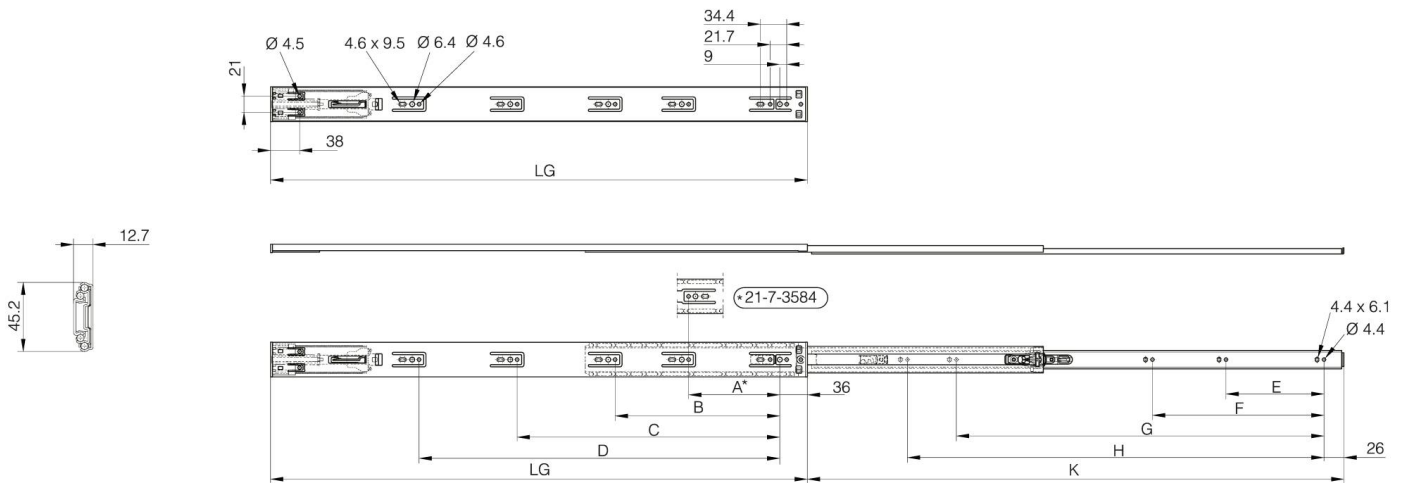

## **FULL EXTENSION BALL-BEARING SLIDE (3 PIECES), SOFT-CLOSING**

**21-7-3590**

LG = slide length.

K = travel length.

CN = load rating (kg/pair).

Soft-close slide.

The drawer can be detached by pushing the lever while pulling the drawer out.

Soft-closes at 20 mm distance from closed position (LG = 300-350 mm) or 36 mm distance from closed position (LG = 400-700 mm).

The maximum width of the drawer is the slide length (LG) + 200 mm.

Sold in pairs.

Produced mainly in stainless steel, for a complete description of the materials contact us.

<b>A (length)</b>	119 mm
<b>Material</b>	304 stainless steel
<b>Weight (g)</b>	830 g
<b>B (width)</b>	247 mm
<b>C</b>	375 mm
<b>E</b>	128 mm
<b>D (pin diameter)</b>	0
<b>F (pitch)</b>	192 mm
<b>H</b>	444 mm

<b>K</b>	600 mm
<b>LG (slide length)</b>	600 mm
<b>CN (load rating)</b>	35 kg/paire