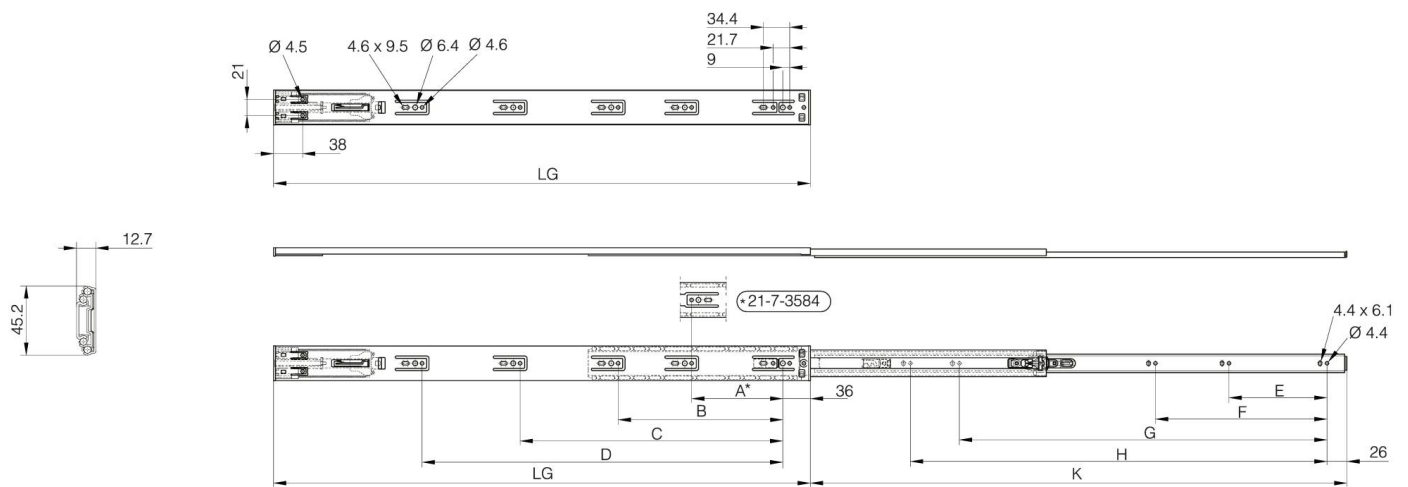

FULL EXTENSION BALL-BEARING SLIDE (3 PIECES), SOFT-CLOSING

21-7-3591

LG = slide length.

K = travel length.

CN = load rating (kg/pair).

Soft-close slide.

The drawer can be detached by pushing the lever while pulling the drawer out.

Soft-closes at 20 mm distance from closed position (LG = 300-350 mm) or 36 mm distance from closed position (LG = 400-700 mm).

The maximum width of the drawer is the slide length (LG) + 200 mm.

Sold in pairs.

Produced mainly in stainless steel, for a complete description of the materials contact us.

A (length)	119 mm
Material	304 stainless steel
Weight (g)	905 g
B (width)	215 mm
C	311 mm
E	128 mm
D (pin diameter)	407
F (pitch)	224 mm
G (pitch)	416 mm
H	404 mm

K	650 mm
LG (slide length)	650 mm
CN (load rating)	35 kg/paire