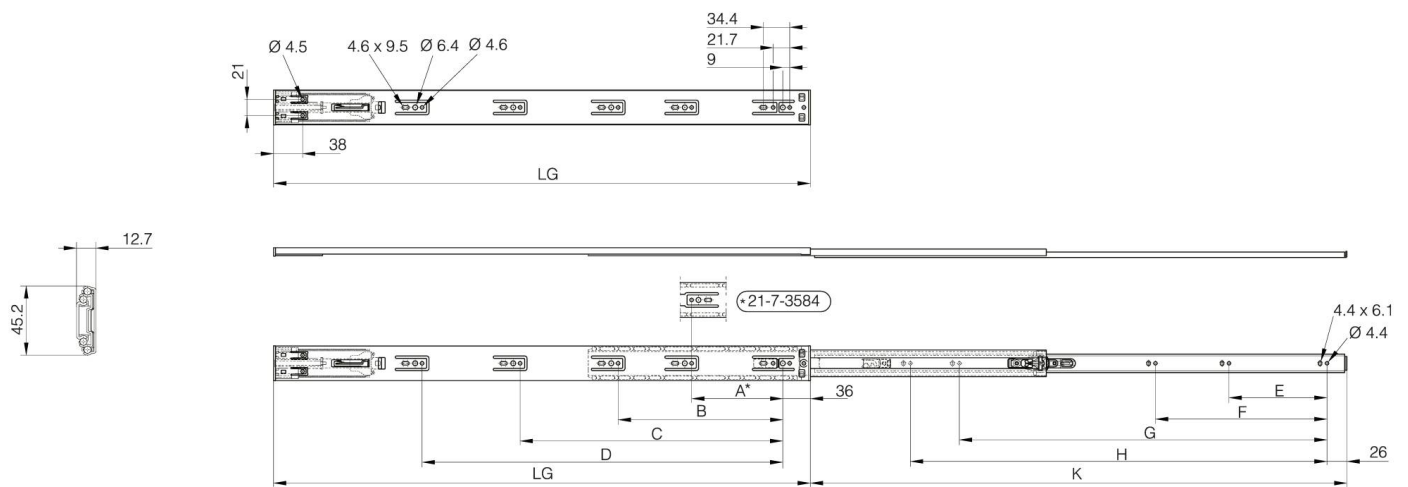

FULL EXTENSION BALL-BEARING SLIDE (3 PIECES), SOFT-CLOSING

21-7-3592

LG = slide length.

K = travel length.

CN = load rating (kg/pair).

Soft-close slide.

The drawer can be detached by pushing the lever while pulling the drawer out.

Soft-closes at 20 mm distance from closed position (LG = 300-350 mm) or 36 mm distance from closed position (LG = 400-700 mm).

The maximum width of the drawer is the slide length (LG) + 200 mm.

Sold in pairs.

Produced mainly in stainless steel, for a complete description of the materials contact us.

A (length)	119 mm
Material	304 stainless steel
Weight (g)	980 g
B (width)	215 mm
C	343 mm
E	128 mm
D (pin diameter)	471
F (pitch)	224 mm
G (pitch)	480 mm
H	511 mm

K	700 mm
LG (slide length)	700 mm
CN (load rating)	35 kg/paire