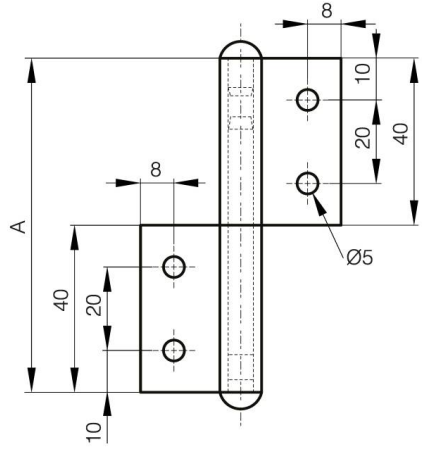

FLAG HINGE WITHOUT WASHER - DRILLED - FLAT KNUCKLE

12-1-4258

A (length)	80 mm
Note	type 1
Material	304 stainless steel

Weight (g)	76 g
B (width)	48 mm
C	2 mm
D (pin diameter)	6

12-1-4258

12-1-4285