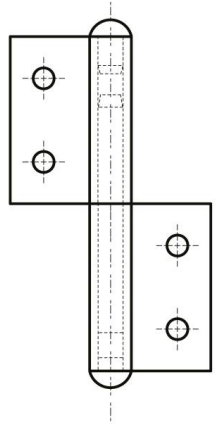

FLAG HINGE WITHOUT WASHER - DRILLED - FLAT KNUCKLE

12-1-4258

A (length)	80 mm
Note	type 1
Material	304 stainless steel

Weight (g)	76 g
B (width)	48 mm
C	2 mm
D (pin diameter)	6

12-1-4258

12-1-4285