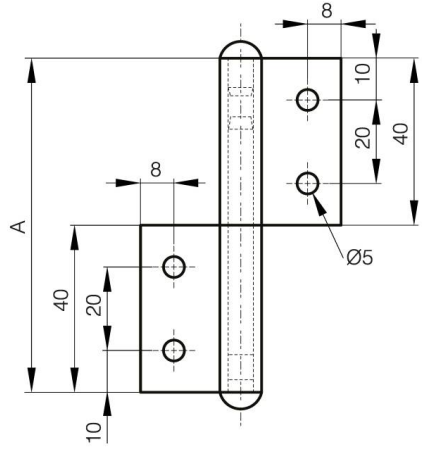

FLAG HINGE WITHOUT WASHER - DRILLED - FLAT KNUCKLE

12-1-4285

A (length)	80 mm
Note	type 2
Material	304 stainless steel

Weight (g)	76 g
B (width)	48 mm
C	2 mm
D (pin diameter)	6

12-1-4258

12-1-4285