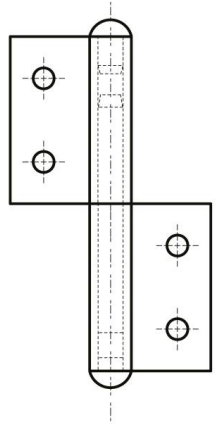

FLAG HINGE WITHOUT WASHER - DRILLED - FLAT KNUCKLE

12-1-4285

A (length)	80 mm
Note	type 2
Material	304 stainless steel

Weight (g)	76 g
B (width)	48 mm
C	2 mm
D (pin diameter)	6

12-1-4258

12-1-4285