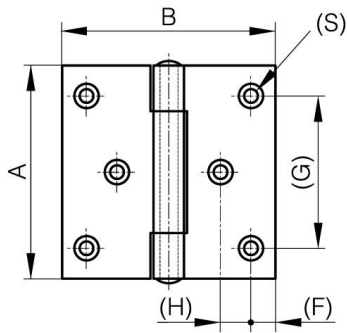

SQUARE HINGES WITH NO OFFSET LEAF AND RIVETED PIN - WITH 6 HOLES

52-1-4109

Riveted pin.

A (length)	70 mm
Note	with M5 studs

Material	304 stainless steel
Weight (g)	128 g
B (width)	70 mm
C	2 mm
S	4.5 mm
D (pin diameter)	6
F (pitch)	8 mm
G (pitch)	50 mm
H	10 mm
Finish	304V