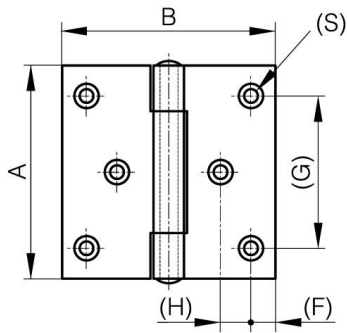

## **SQUARE HINGES WITH NO OFFSET LEAF AND RIVETED PIN - WITH 6 HOLES**

**52-1-4112**

Riveted pin.

<b>A (length)</b>	80 mm
<b>Note</b>	with M5 studs

<b>Material</b>	304 stainless steel
<b>Weight (g)</b>	184 g
<b>B (width)</b>	80 mm
<b>C</b>	2.5 mm
<b>S</b>	4.5 mm
<b>D (pin diameter)</b>	6
<b>F (pitch)</b>	8 mm
<b>G (pitch)</b>	60 mm
<b>H</b>	12.5 mm
<b>Finish</b>	304V