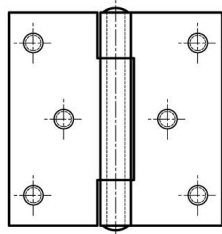

52-1-4109 & 52-1-4112