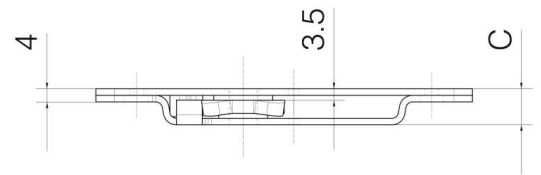

HEAVY DUTY BUDGET LATCH - SQUARE 8X8

16-1-4330

Not handed. 3 indent positions.

A (length)	115 mm
Material	304 stainless steel

Weight (g)	160 g
B (width)	35 mm
C	11 mm

W (opening angle)	90° Degré
--------------------------	-----------