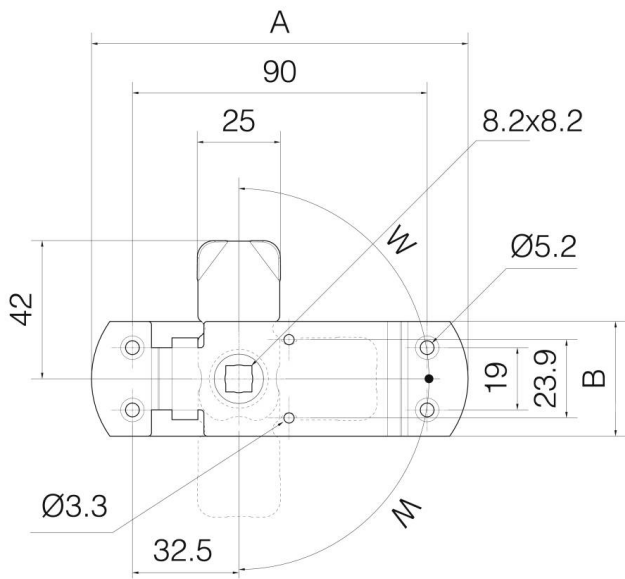

HEAVY DUTY BUDGET LATCH - SQUARE 8X8

16-1-4330

Not handed. 3 indent positions.

A (length)	115 mm
Material	304 stainless steel

Weight (g)	160 g
B (width)	35 mm
C	11 mm

W (opening angle)	90° Degré
--------------------------	-----------