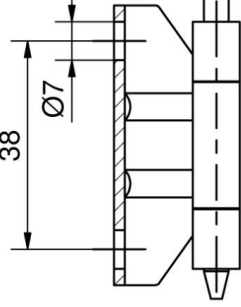

CHARNIERE INVISIBLE 120° ACIER

85-7-1198

b)