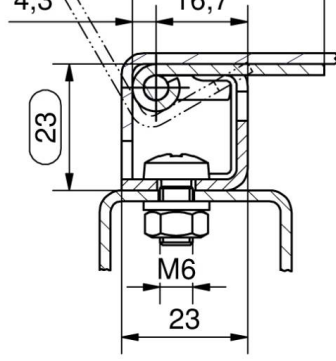

CHARNIERE INVISIBLE 120° ACIER

85-7-1198

b)