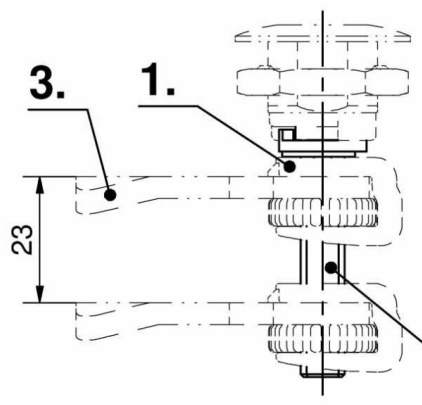

**ROTOR TRIANGLE 7 ZAMAK CHROME +  
ECROU TERRE**

**81-7-1166**

---

a) - g)