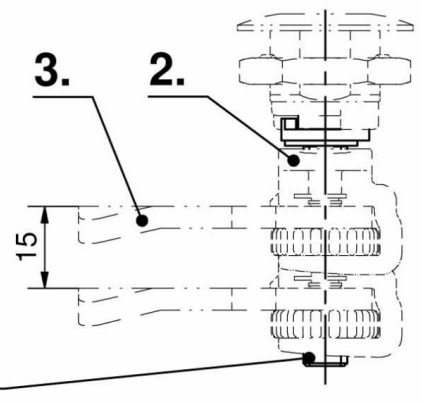

**ROTOR TRIANGLE 7 ZAMAK CHROME +  
ECROU TERRE**

**81-7-1166**

---

a) - g)