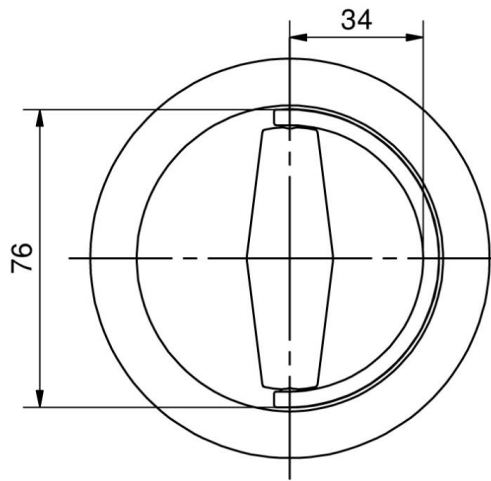

## **ASSEMBLAGE CAME SANS JOINT TORIQUE**

**81-7-5001**

---

d)

1.

b)

M6

c)