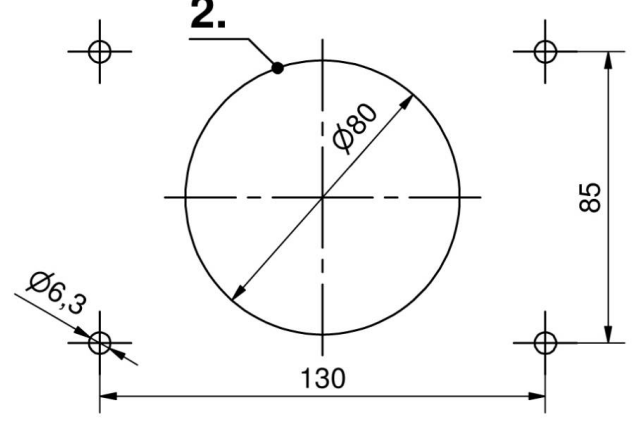

## **ASSEMBLAGE CAME SANS JOINT TORIQUE**

**81-7-5001**

---

d)

1.

b)

M6

c)